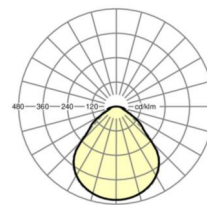

CHARACTERISTICS

Order number	65756024175
EAN number	4020863495580
Commodity code	94051190
Certification mark	IP 20, Protection class I, $\gamma 65^\circ < 3000 \text{ cd/m}^2$, ENEC10 VDE, F, Indoor, CE
Impact resistance (IK rating)	IK03
Ambient temperatur	ta 25°C
Warranty period	5 years
State funding programs	BEG - Federal funding for efficient buildings (valid only for Germany)

ELECTRICAL ENGINEERING

Controller	Electronic multi-lumen driver, 4-steps (1 pcs.)
System output	20W-11W
Mains voltage	230V/50Hz
Circuit breakers (inrush current)	45 pieces/B10, 73 pieces/B16, 71 pieces/C10, 113 pieces/C16
Energy efficiency class/light source	B

LIGHTING TECHNOLOGY

Placement	LED, Colour rendering/Light colour CRI ≥ 80 / 4000K
Colour tolerance (MacAdam)	3SDCM
Photobiological safety (Luminaire)	RG0
Nominal luminous flux/switching steps	2600lm/20W, 2300lm/17W, 1900lm/14W, 1600lm/11W
LED service life	100000h L80/B10 (Tq 25°C), 50000h L90/B50 (Tq 25°C)
Luminaire luminous efficiency	141lm/W-132lm/W
UGR lat./long.	18.5 / 18.7 (20W)

MECHANICS

Housing colour	silver grey/white aluminium RAL 9006
Dimensions (LxWxDxH)	648mm x 354mm x 55mm
Weight (net)	3.6kg
Cable entry KE (X/Y)	0mm/0mm
Type of installation	Wall mounting, Ceiling-mounted single installation

DEEP-LINK

<https://www.regiolux.de/en/article/65756024175>