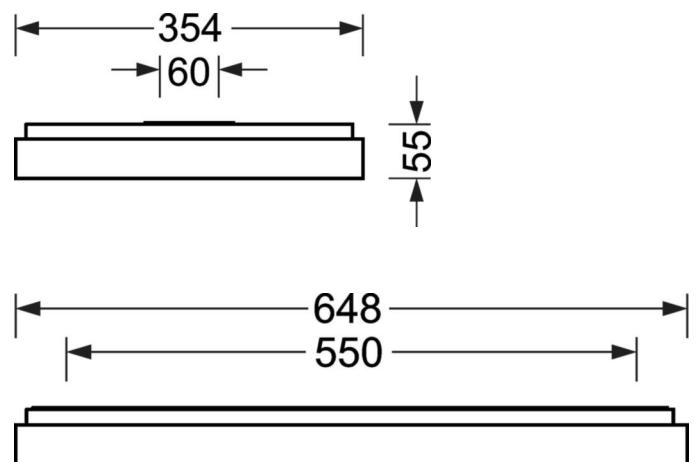

## LIGHTING TECHNOLOGY

Placement	LED, Colour rendering/Light colour CRI $\geq 80$ / 4000K
Colour tolerance (MacAdam)	3SDCM
Photobiological safety (Luminaire)	RG0
Nominal luminous flux/switching steps	2600lm/20W, 2300lm/17W, 1900lm/14W, 1600lm/11W
LED service life	100000h L80/B10 (Tq 25°C), 50000h L90/B50 (Tq 25°C)
Luminaire luminous efficiency	141lm/W-132lm/W
UGR lat./long.	18.5 / 18.7 (20W)

## MECHANICS

Housing colour	silver grey/white aluminium RAL 9006
Dimensions (LxWxDxH)	648mm x 354mm x 55mm
Weight (net)	3.6kg
Cable entry KE (X/Y)	0mm/0mm
Type of installation	Wall mounting, Ceiling-mounted single installation

## Dimensions

---

L	648 mm	Length
B	354 mm	Width
H	55 mm	Height
A1	550 mm	Mounting distance single mounting
A4	60 mm	Mounting distance (width)
X	0 mm	Distance cable infeed to the center of the luminaire on the X-axis
Y	0 mm	Distance cable infeed to the center of the luminaire on the Y-axis